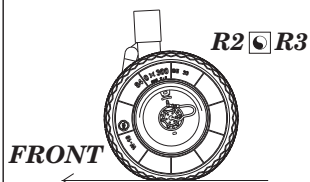

CORRECT POSITION OF WHEELS