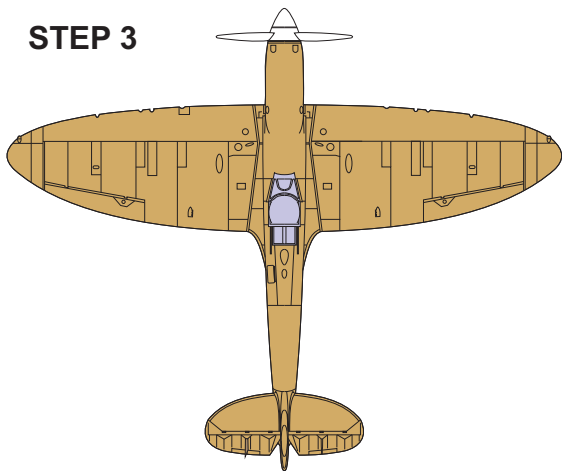

eduard
MASK

EX 472

Spitfire camo scheme B

The die-cut mask for accurate camouflage painting of the
Airfix A05126 scale 1/48 KIT

NOTE:
INSTAL EXHAUST ON PAINTED KIT

STEP 1

STEP 2

STEP 3

STEP 4

RELATED PRODUCTS

EX 464

FE 720

49 720

48 846

48 847