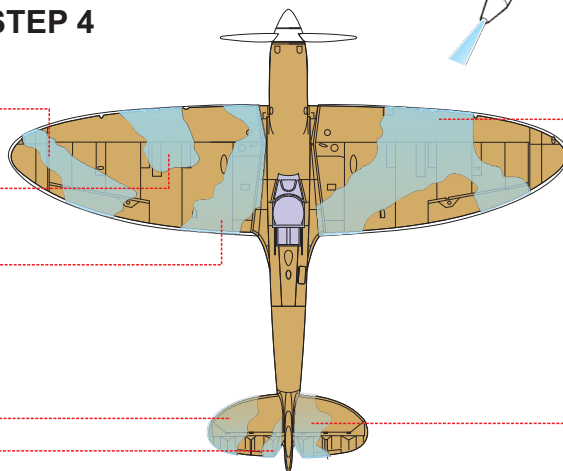

eduard
MASK

EX 472

Spitfire camo scheme B

The die-cut mask for accurate camouflage painting of the
Airfix A05126 scale 1/48 KIT

NOTE:
INSTAL EXHAUST ON PAINTED KIT

STEP 1

STEP 2

STEP 3

STEP 4

RELATED PRODUCTS

EX 464

FE 720

49 720

48 846

48 847