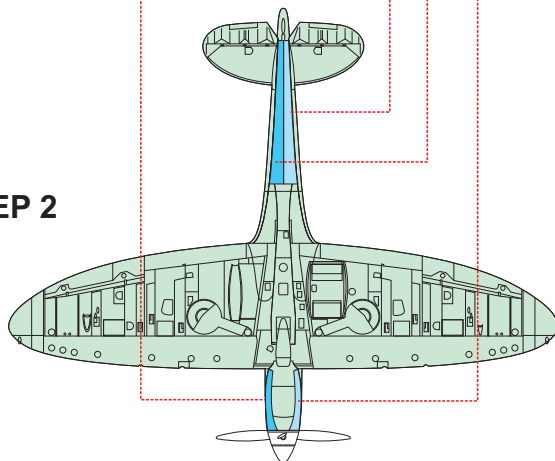

eduard
MASK

EX 472

Spitfire camo scheme B

The die-cut mask for accurate camouflage painting of the
Airfix A05126 scale 1/48 KIT

NOTE:
INSTAL EXHAUST ON PAINTED KIT

STEP 1

STEP 2

STEP 3

STEP 4

RELATED PRODUCTS

EX 464

FE 720

49 720

48 846

48 847