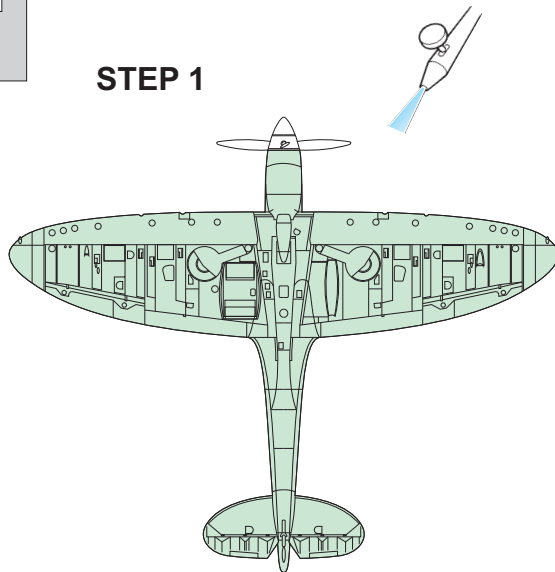

eduard
MASK

EX 472

Spitfire camo scheme B

The die-cut mask for accurate camouflage painting of the
Airfix A05126 scale 1/48 KIT

NOTE:
INSTAL EXHAUST ON PAINTED KIT

STEP 1

STEP 2

STEP 3

STEP 4

RELATED PRODUCTS

EX 464

FE 720

49 720

48 846

48 847