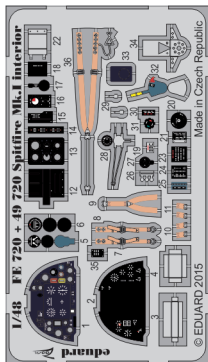

eduard
MASK

EX 472

Spitfire camo scheme B

The die-cut mask for accurate camouflage painting of the
Airfix A05126 scale 1/48 KIT

NOTE:
INSTAL EXHAUST ON PAINTED KIT

STEP 1

STEP 2

STEP 3

STEP 4

RELATED PRODUCTS

EX 464

FE 720

49 720

48 846

48 847