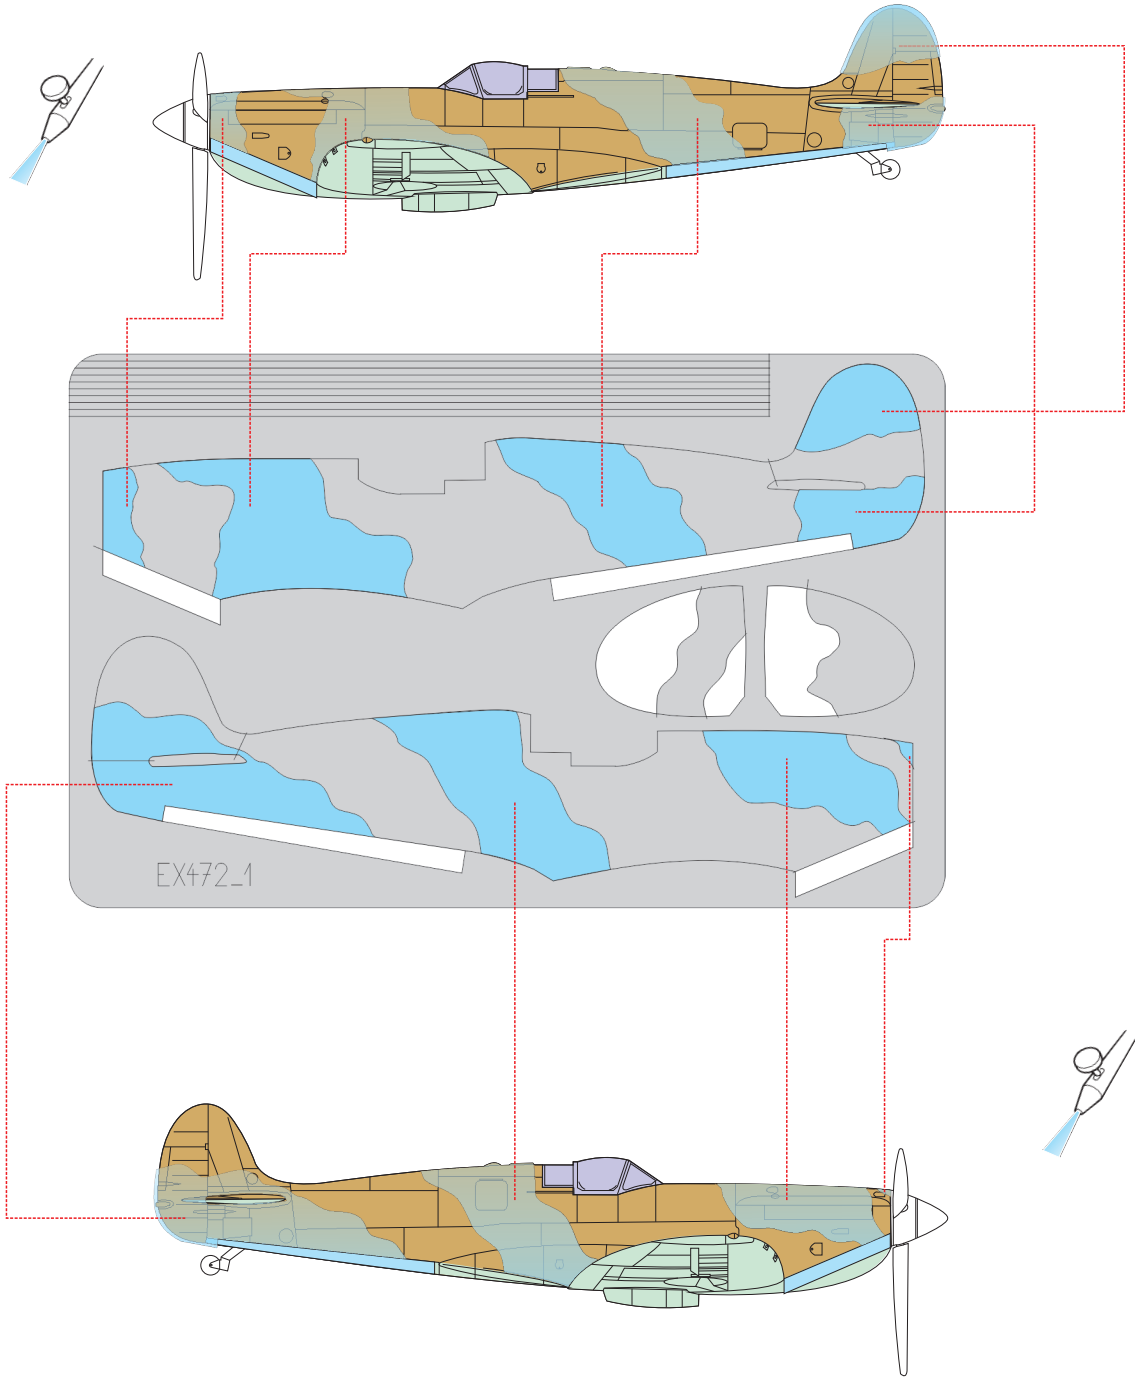

eduard
MASK

EX 472

Spitfire camo scheme B

The die-cut mask for accurate camouflage painting of the
Airfix A05126 scale 1/48 KIT

NOTE:
INSTAL EXHAUST ON PAINTED KIT

STEP 1

STEP 2

STEP 3

STEP 4

RELATED PRODUCTS

EX 464

FE 720

49 720

48 846

48 847