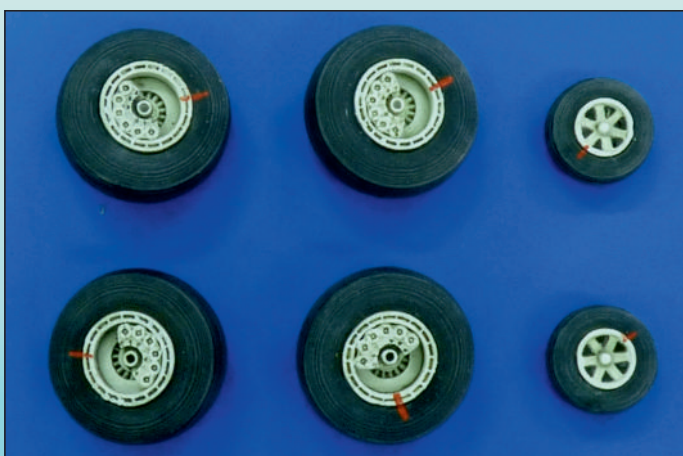

518 Gas bottles
1/35 Accessories

AERO LINE

AL7027 Wheels for EC-121 Warning star 1/72

AL4079 Pilot F-8 Crusader 1/48